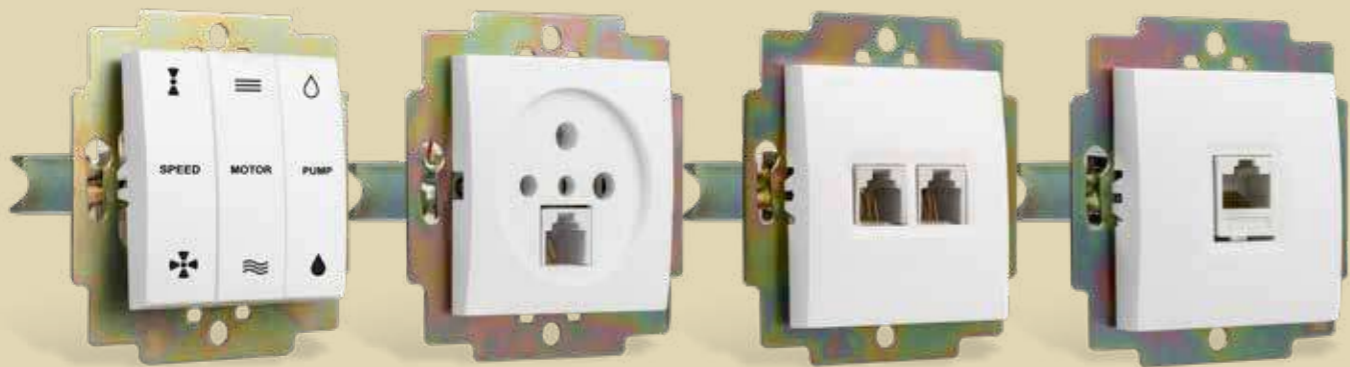

AIR CONDITIN SWITCH

Telephone

Telephone

NETWORK SOCKET OUTLET