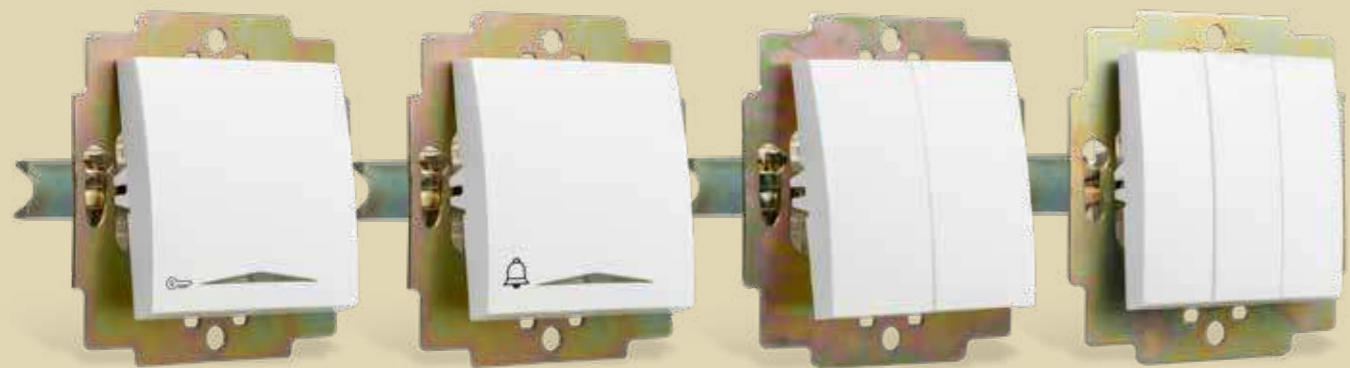

GANG ROCKER WITH SYMBOL "DOOR"

GANG ROCKER WITH SYMBOL "BELL"

2-GANG ROCKER

3-GANG ROCKER