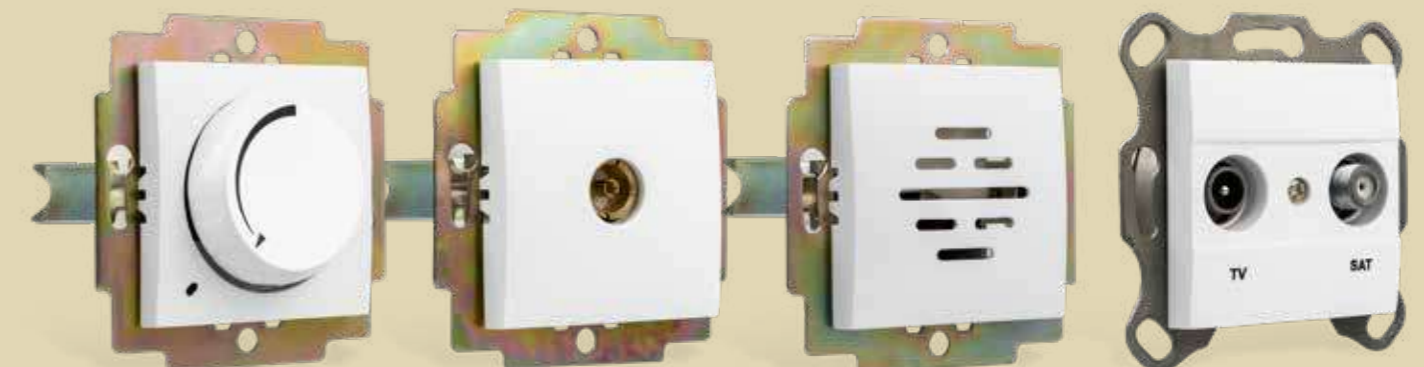

SOCKET OUTLET WITH EARTH CONTACT AND DOOR

NEW PRODUCT
BS 1363

NEW PRODUCT
STANDARD AIR CONDITIN SWITCH

AIR CONDITIN SWITCH

Telephone

Telephone

NETWORK SOCKET OUTLET

LIGHT DIMMER & FAN DIMMER